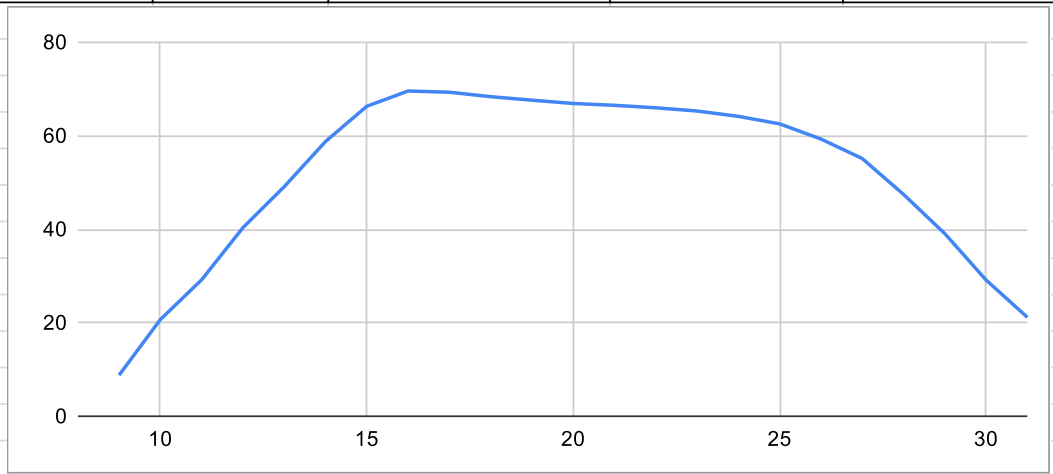

Dragon X8	DL - advertised	DL - actual	DW	Speed - Arrow 300gr	Speed - Arrow 325gr	Speed - Arrow 350gr	DL - inches	DW - lbs
ATA = 29 11/16"	31	30.8	69.97			320	8	
Brace Height = 6 1/2"	30	30	68.57	*(60 lbs - 301)	*(65 lbs - 303)	303	9	8.8
DL Range = 0 to 31"	29	29	68.17			288	10	20.7
DW Range = 0 to 70 lbs.	28	28	66.38			272	11	29.21
Bow Weight = 4.76 lbs	27	27	64.71		264	257	12	40.35
Back Wall - some give	26	26	62.61		250	245	13	49.12
	25	25	59.95	242	235	228	14	58.78
	24	24	56.99	229	223	215	15	66.32
	23	23	53.91	218	211	207	16	69.58
	22	22	50.89	207	201	197	17	69.32
	21	21	50.09	195	189	184	18	68.37
	20	20.25	50.33	185	181	175	19	67.62
	19	19.25	50.4	177	171	168	20	66.91
	18	18.25	50.38	171	165	160	21	66.52
							22	65.99
Set at 30" draw							23	65.3
Limb Bolt Turns	Draw Weight						24	64.16
0	68.9						25	62.55
1	64.49						26	59.31
2	60.04						27	55.14
3	55.71						28	47.47
4	51.57						29	39.07
5	47.64						30	29.15
6	43.32						31	21.18
7	39.53							
8	36							
9	32.61							
10	29.5							
11	26.61							
12	23.83							
13	21.21							
14	18.54							

This data chart was created by Sean McVeigh of Sean's Outdoor Adventures

www.SeansOutdoorAdventures.com